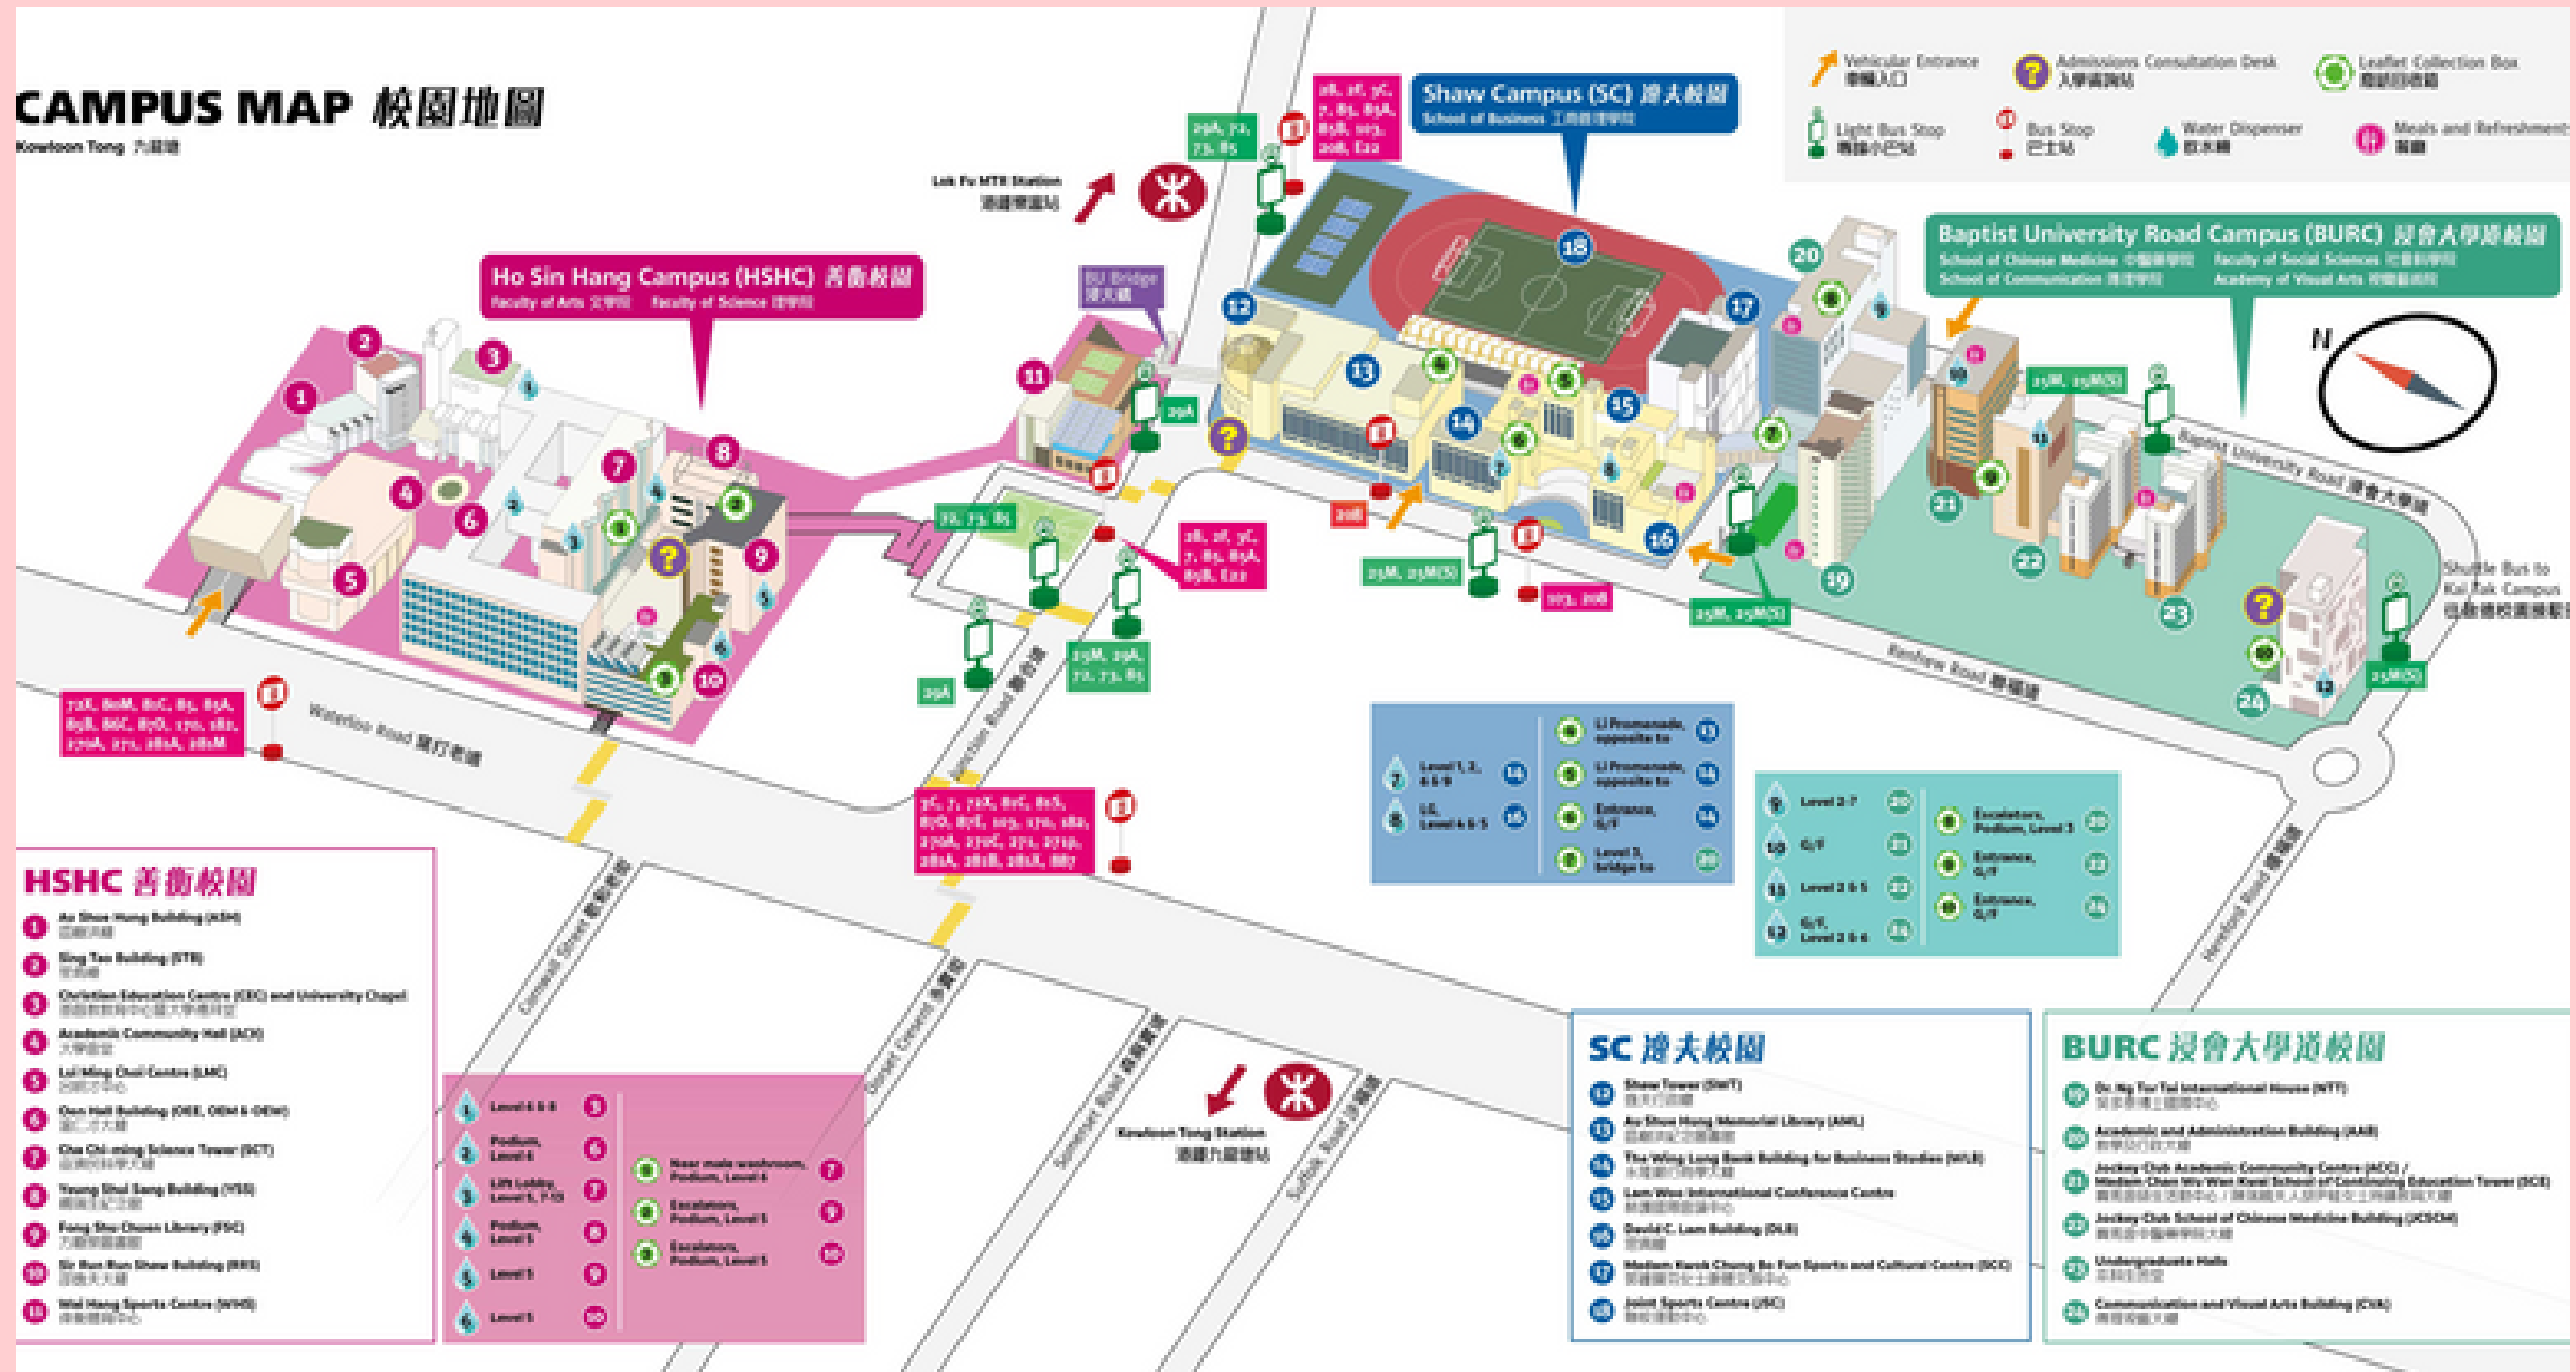

CAMPUS MAP 校園地圖

Kowloon Tong 九龍塘

HSHC 善衡校園

- 1 Au Shee Hong Building (ASH) 亞雪紅大樓
- 2 Sing Tin Building (STB) 星添大樓
- 3 Christian Education Centre (CEC) and University Chapel 基督教教育中心和大學禮拜堂
- 4 Academic Community Hall (ACH) 大學會堂
- 5 Leifung Chui Center (LCC) 劉鳳池中心
- 6 On-Hill Building (OHB, OHS & OHS*) 山頂大樓
- 7 Che Chi-ming Science Tower (CST) 蔡奇明科學大樓
- 8 Young Shui Sang Building (YSB) 楊水昌大樓
- 9 Fung Shee Chuen Library (FSC) 馮雪蓮圖書館
- 10 Sir Run Run Shaw Building (RRS) 邵逸夫大樓
- 11 Mid-Hang Sports Centre (MHC) 中環體育中心

Level 6 & 8	3	Near male washroom, Platform, Level 6	7
Platform, Level 6	4	Escalators, Platform, Level 6	8
Lift Lobby, Level 6, F-10	5	Escalators, Platform, Level 6	9
Platform, Level 6	6	Escalators, Platform, Level 6	10
Level 6	7		11
Level 6	8		12

Level 1, 2, 4 & 5	1	LI Promenade, opposite to	11
14, Level 4 & 5	2	LI Promenade, opposite to	12
	3	Entrance, G/F	13
	4	Level 5, bridge to	14

SC 滄夫校園

- 12 Shaw Tower (STT) 邵氏中心
- 13 Au Shee Hong Memorial Library (AML) 亞雪紅紀念圖書館
- 14 The Wing Lung Bank Building for Business Studies (WLB) 滄夫銀行商業研究大樓
- 15 Lam Wah International Conference Centre (LWICC) 林華國際會議中心
- 16 David C. Lam Building (DLB) 邵氏大樓
- 17 Madam Frank Chung Ba Fui Sports and Cultural Centre (BCC) 鄭佩蘭文化體育及康樂中心
- 18 Joint Sports Centre (JSC) 聯合體育中心

BURC 浸會大學道校園

- 19 Dr. Ng Yee Tai International House (NIH) 吳宜泰樓國際宿舍
- 20 Academic and Administration Building (AAB) 學術及行政大樓
- 21 Jacky Cheung Academic Community Centre (ACC) / Madam Chan Mye Wan (Kwai) School of Continuing Education Tower (SCE) 張淑玲學術社區中心 / 陳婉嫻(桂)持續教育學院大樓
- 22 Jacky Cheung School of Chinese Medicine Building (JCSMB) 張淑玲中醫藥學院大樓
- 23 Undergraduate Halls 本科生宿舍
- 24 Communication and Visual Arts Building (CVA) 傳媒及視覺藝術大樓

CAMPUSES